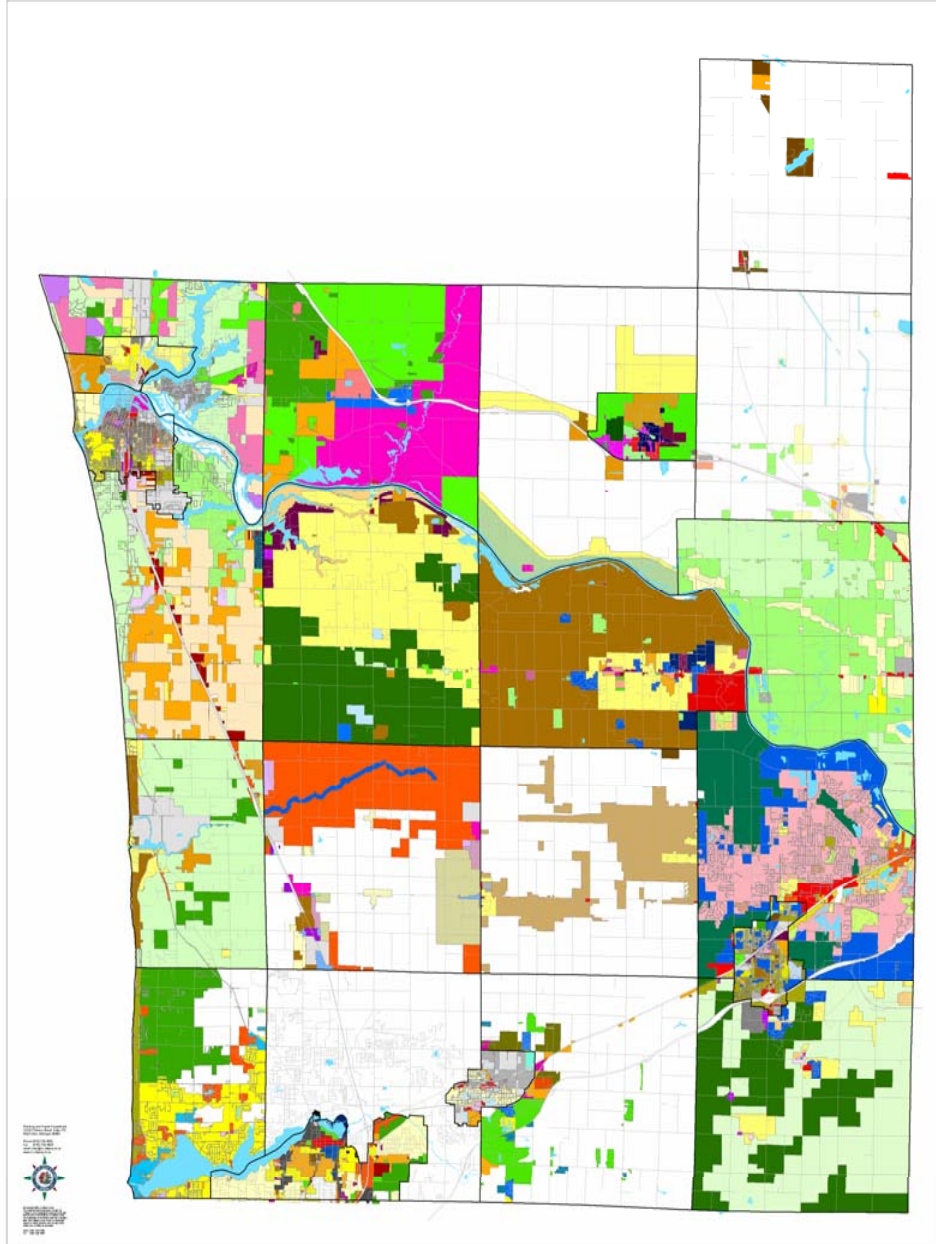

Standardized Mapping in Ottawa County

Adoption Status (as of February 2015)

Local Unit	Master Plan		Zoning Ordinance	
	District Colors	District Titles	District Colors	District Titles
Allendale				
Blendon	✓	✓	✓	✓
Chester	X	X	X	X
Coopersville				
Crockery	✓	✓	✓	✓
Ferrysburg	✓	✓	✓	✓
Georgetown	✓	✓	✓	✓
Grand Haven Township	✓	✓	✓	✓
Grand Haven City	✓	✓	✓	✓
Holland City				
Holland Township	✓	✓	✓	✓
Hudsonville	✓	✓	✓	✓
Jamestown	✓	✓	✓	✓
Olive	✓	✓	✓	✓
Park	✓	✓	✓	✓
Polkton	✓	✓	✓	✓
Port Sheldon	✓	✓	✓	✓
Robinson	X	X	X	X
Spring Lake Village	✓	✓	✓	✓
Spring Lake Township	✓	✓	✓	✓
Tallmadge	✓	✓	✓	✓
Wright	✓	✓	✓	✓
Zeeland Township	✓	✓	✓	✓
Zeeland City	✓	✓	✓	✓

Blank = Local Unit of Government has not yet been contacted.

X = Local Unit of Government does not intend to adopt at this time

Countywide Master Plan Map: Original and Standardized Future Land Use District Colors

Countywide Master Plan Composite Map (Original Land Use Colors and Titles)

Countywide Master Plan Composite Map (Standardized Land Use District Colors and Titles)

Countywide Zoning Map: Existing and Standardized Zoning District Colors

Local Unit of Government Existing Zoning District Colors

Countywide Zoning Map with Standardized Colors