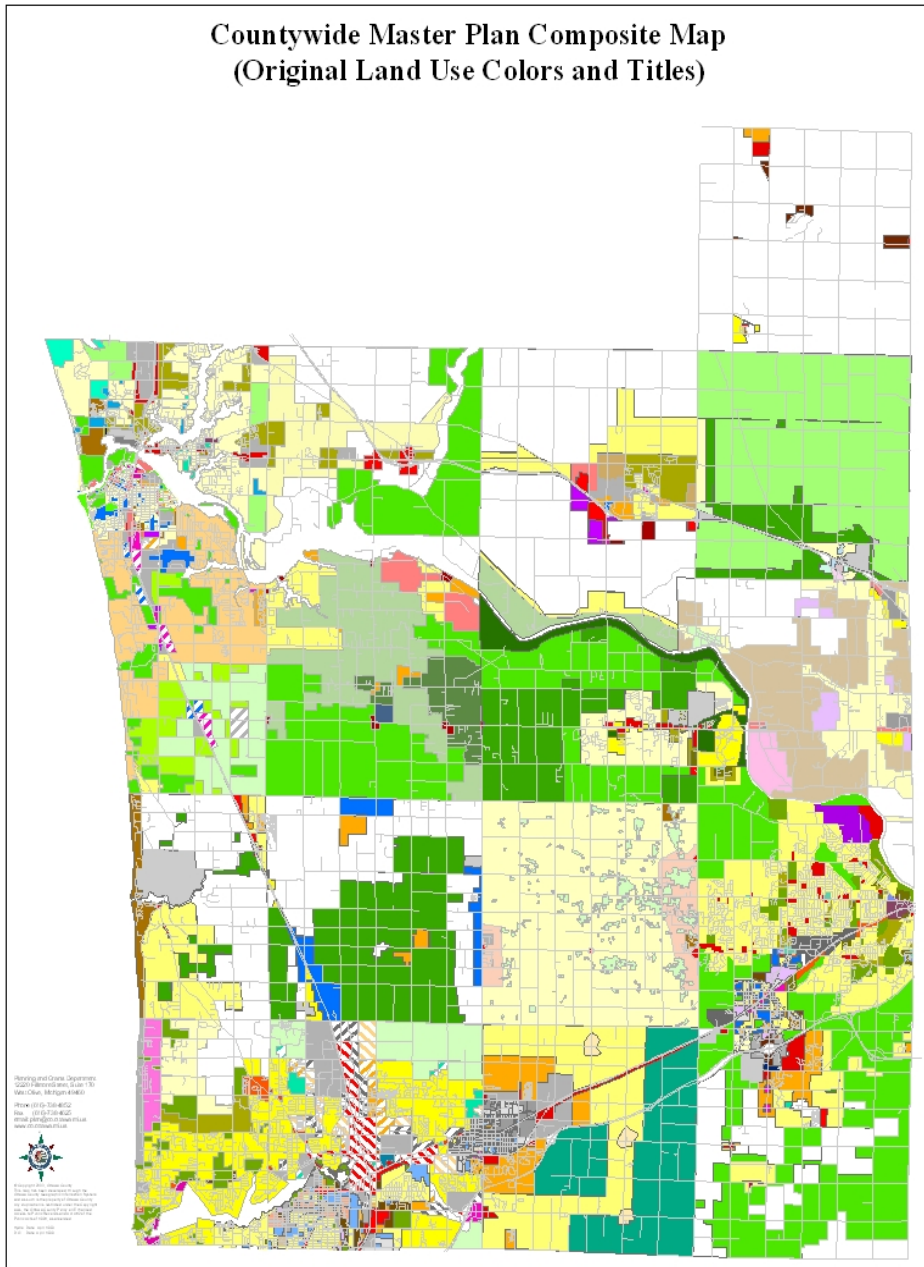

Standardized Mapping in Ottawa County

Adoption Status (as of February 2015)

Local Unit	Master Plan		Zoning Ordinance	
	District Colors	District Titles	District Colors	District Titles
Allendale				
Blendon	✓	✓	✓	✓
Chester	X	X	X	X
Coopersville				
Crockery	✓	✓	✓	✓
Ferrysburg	✓	✓	✓	✓
Georgetown	✓	✓	✓	✓
Grand Haven Township	✓	✓	✓	✓
Grand Haven City	✓	✓	✓	✓
Holland City				
Holland Township	✓	✓	✓	✓
Hudsonville	✓	✓	✓	✓
Jamestown	✓	✓	✓	✓
Olive	✓	✓	✓	✓
Park	✓	✓	✓	✓
Polkton	✓	✓	✓	✓
Port Sheldon	✓	✓	✓	✓
Robinson	X	X	X	X
Spring Lake Village	✓	✓	✓	✓
Spring Lake Township	✓	✓	✓	✓
Tallmadge	✓	✓	✓	✓
Wright	✓	✓	✓	✓
Zeeland Township	✓	✓	✓	✓
Zeeland City	✓	✓	✓	✓

Legend

✓ = Representatives of the local unit of government have indicated that they intend to adopt the Standard Titles and/or Colors as updates are made

✓ = Standardized Titles and/or Colors have been adopted

Blank = Local Unit of Government has not yet been contacted.

X = Local Unit of Government does not intend to adopt at this time

Countywide Master Plan Map: Original and Standardized Future Land Use District Colors

Countywide Master Plan Composite Map (Original Land Use Colors and Titles)

Countywide Master Plan Composite Map (Standardized Land Use District Colors and Titles)

Countywide Zoning Map: Existing and Standardized Zoning District Colors