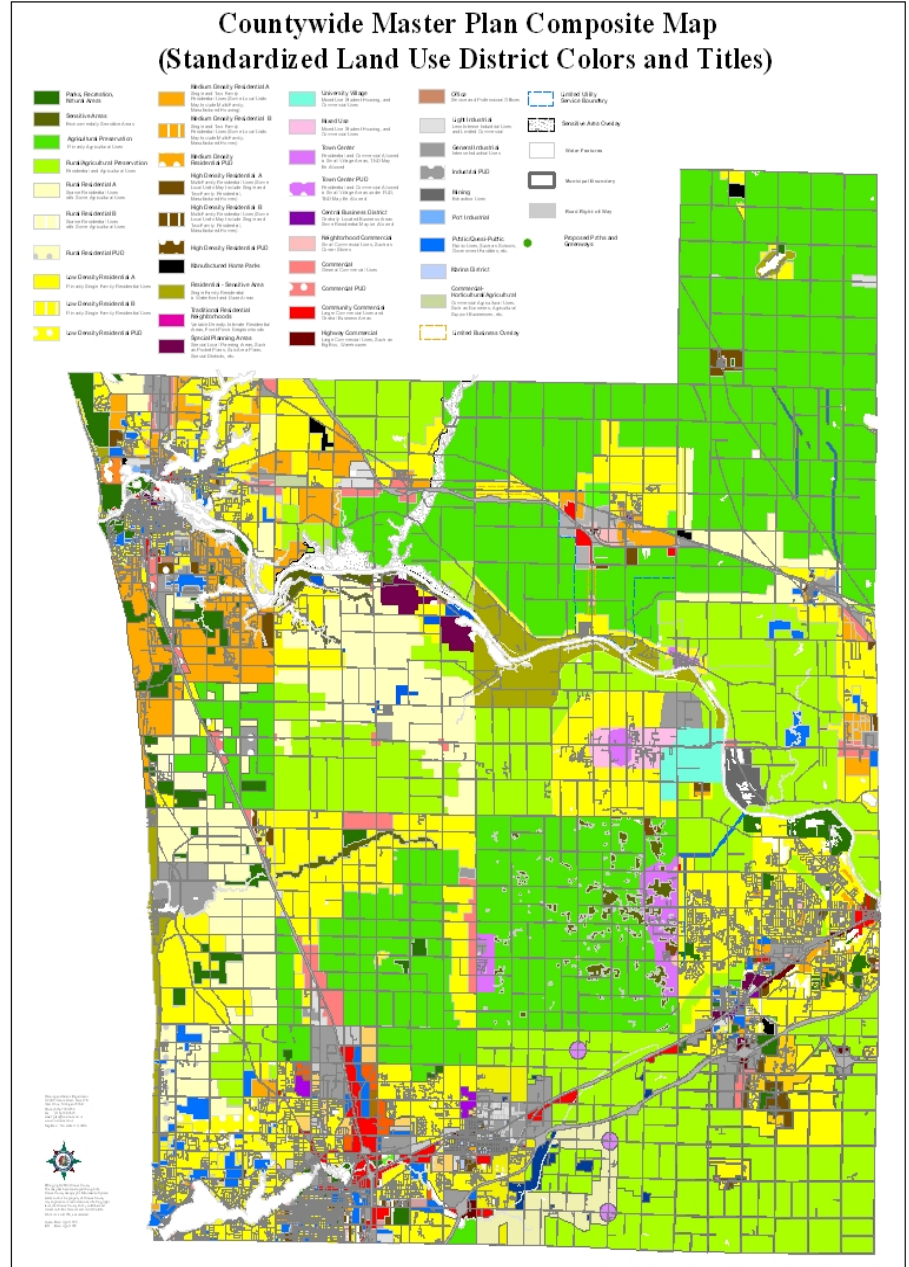

Standardized Mapping in Ottawa County

Adoption Status (as of February 2015)

Local Unit	Master Plan		Zoning Ordinance	
	District Colors	District Titles	District Colors	District Titles
Allendale				
Blendon	✓	✓	✓	✓
Chester	X	X	X	X
Coopersville				
Crockery	✓	✓	✓	✓
Ferrysburg	✓	✓	✓	✓
Georgetown	✓	✓	✓	✓
Grand Haven Township	✓	✓	✓	✓
Grand Haven City	✓	✓	✓	✓
Holland City				
Holland Township	✓	✓	✓	✓
Hudsonville	✓	✓	✓	✓
Jamestown	✓	✓	✓	✓
Olive	✓	✓	✓	✓
Park	✓	✓	✓	✓
Polkton	✓	✓	✓	✓
Port Sheldon	✓	✓	✓	✓
Robinson	X	X	X	X
Spring Lake Village	✓	✓	✓	✓
Spring Lake Township	✓	✓	✓	✓
Tallmadge	✓	✓	✓	✓
Wright	✓	✓	✓	✓
Zeeland Township	✓	✓	✓	✓
Zeeland City	✓	✓	✓	✓

Blank = Local Unit of Government has not yet been contacted.

X = Local Unit of Government does not intend to adopt at this time

Countywide Master Plan Map: Original and Standardized Future Land Use District Colors

Countywide Master Plan Composite Map (Original Land Use Colors and Titles)

Countywide Master Plan Composite Map (Standardized Land Use District Colors and Titles)

Countywide Zoning Map: Existing and Standardized Zoning District Colors

Local Unit of Government Existing Zoning District Colors

Countywide Zoning Map with Standardized Colors