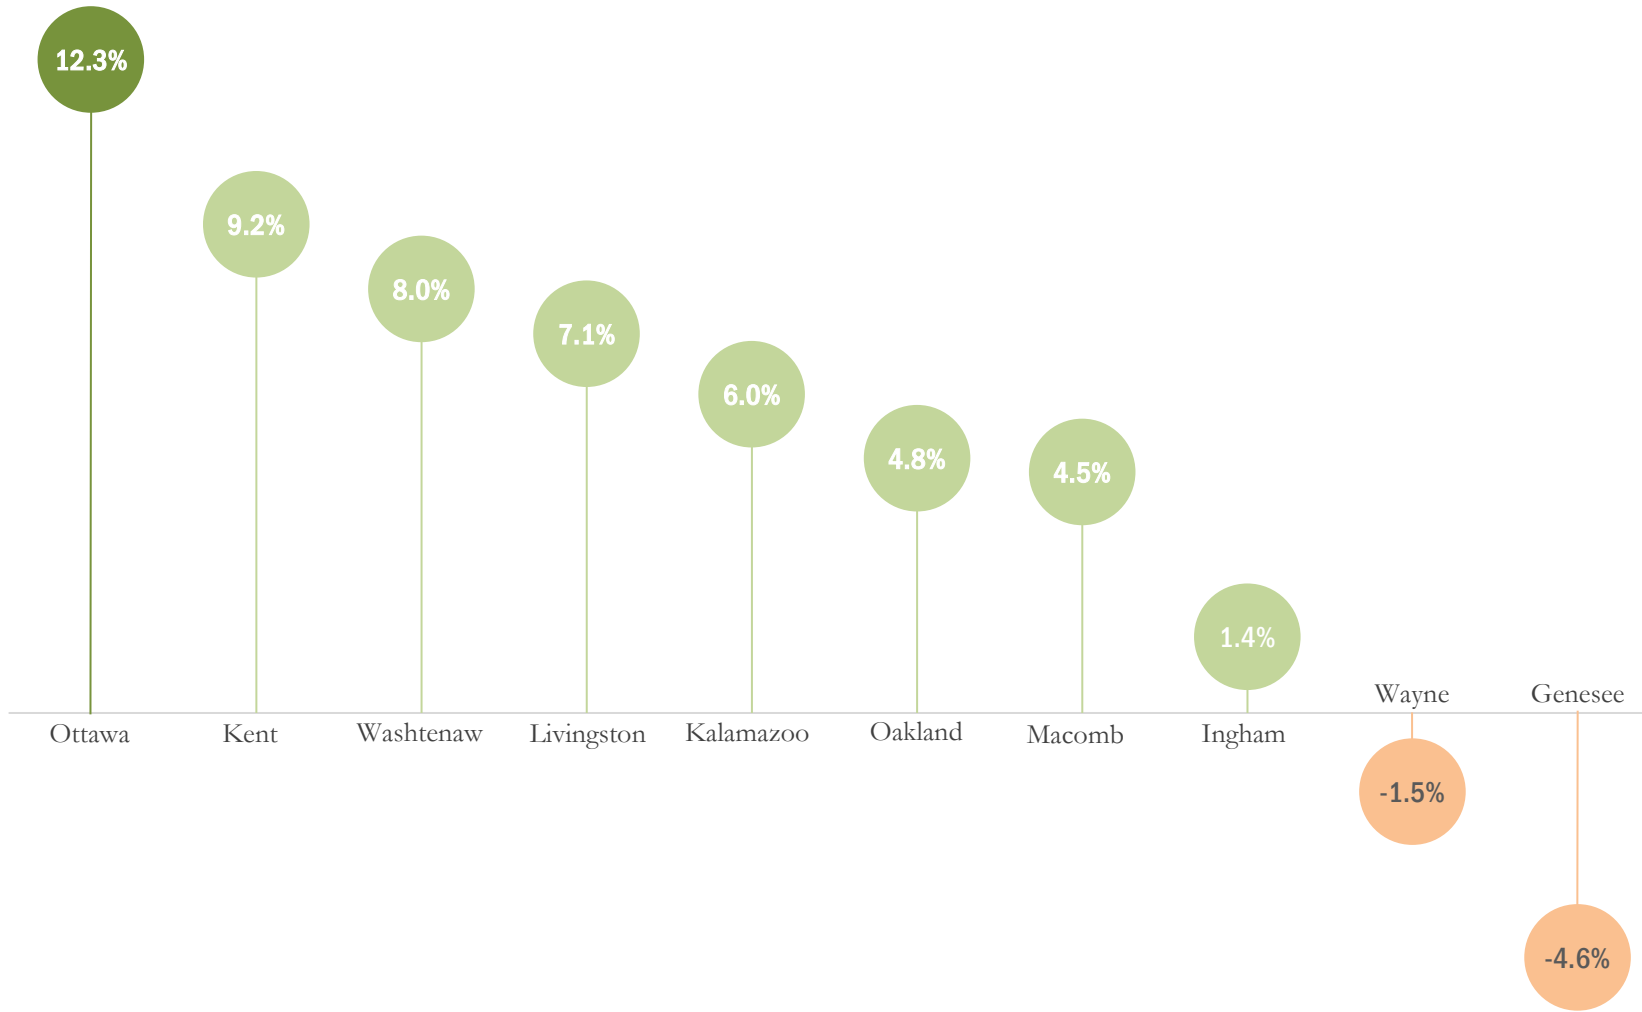

2010 - 2020 population growth rates for Michigan's 10 largest counties