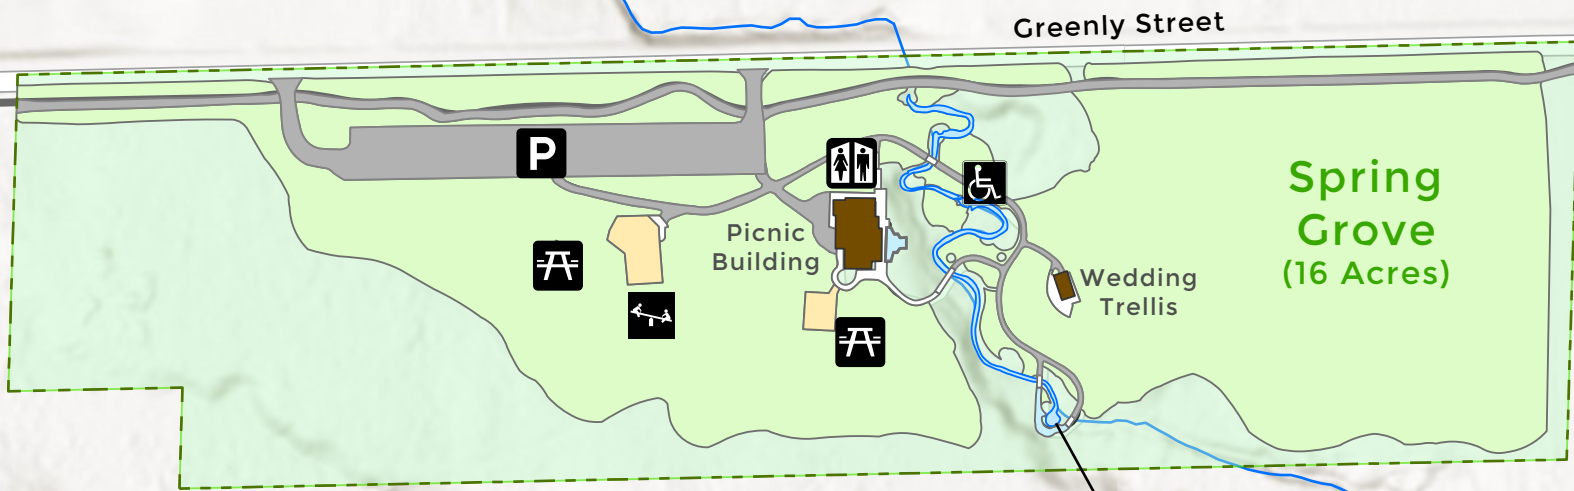

# Spring Grove

## Jamestown Township

**Legend**

-  Handicapped Access
-  Picnic Area
-  Parking Area
-  Modern Restrooms
-  Playground
-  Paved Surface
-  Mowed Turf Areas
-  Paved Path

**Park User Information**

- Park Hours:  
 March 1 to October 15 - 7:00 a.m. to 10:00 p.m.  
 October 16 to February - 7:00 a.m. to 8:00 p.m.
- Parking lot closed November 1 through March 31st
- No alcohol is permitted
- No motor vehicles beyond parking lot
- Dogs must remain on a leash at all times
- Dog owners must clean up after their pets
- No camping or fires
- No hunting
- All Ottawa County Parks rules & regulations are in effect on park property