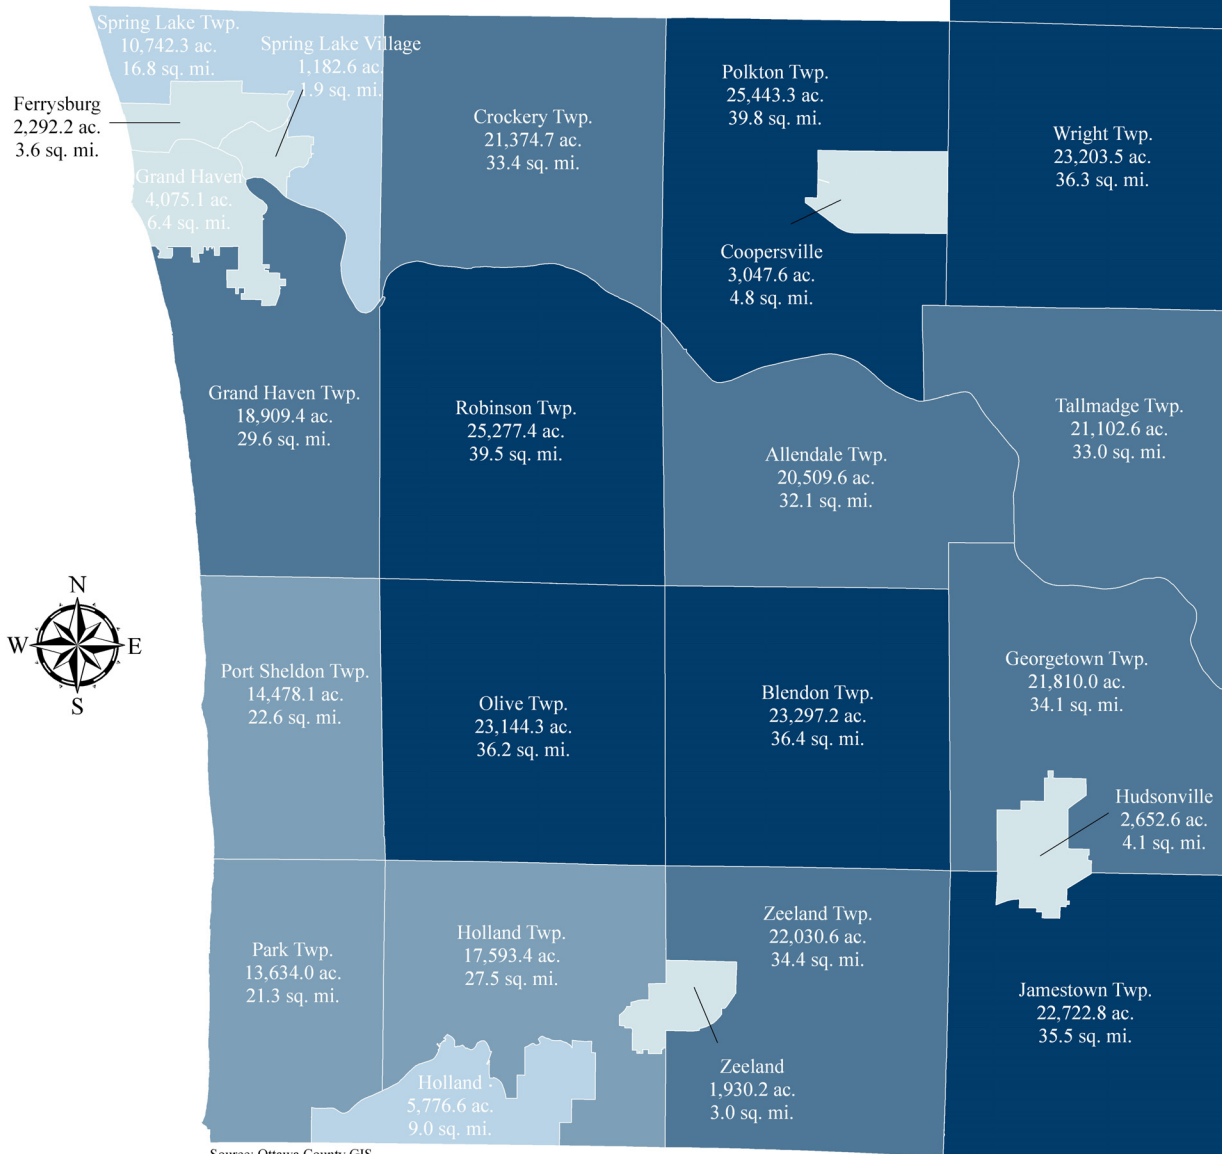

Land Area (Ottawa County)

Total Acreage: 369,167.7
Total Square Miles: 577.1

Legend

Acreage

Source: Ottawa County GIS

Land Area (Ottawa County, Municipality)

Unit of Government	Acreage*	Square Miles
<i>City/Village</i>		
Coopersville	3,047.6	4.8
Ferrysburg	2,292.2	3.6
Grand Haven	4,075.1	6.4
Holland**	5,776.6	9.0
Hudsonville	2,652.6	4.1
Spring Lake	1,182.6	1.9
Zeeland	1,930.2	3.0
<i>Township</i>		
Allendale	20,509.6	32.1
Blendon	23,297.2	36.4
Chester	22,937.6	35.8
Crockery	21,374.7	33.4
Georgetown	21,810.0	34.1
Grand Haven	18,909.4	29.6
Holland	17,593.4	27.5
Jamestown	22,722.8	35.5
Olive	23,144.3	36.2
Park	13,634.0	21.3
Polkton	25,443.3	39.8
Port Sheldon	14,478.1	22.6
Robinson	25,277.4	39.5
Spring Lake	10,742.3	16.8
Tallmadge	21,102.6	33.0
Wright	23,203.5	36.3
Zeeland	22,030.6	34.4
Ottawa County	369,167.7	577.1

Source: Census 2000 Public Law 94-171 Redistricting Data, U.S. Census Bureau, Ottawa County GIS

* The acreage will vary slightly depending on the source

** This represents the portion of Holland City located within Ottawa County