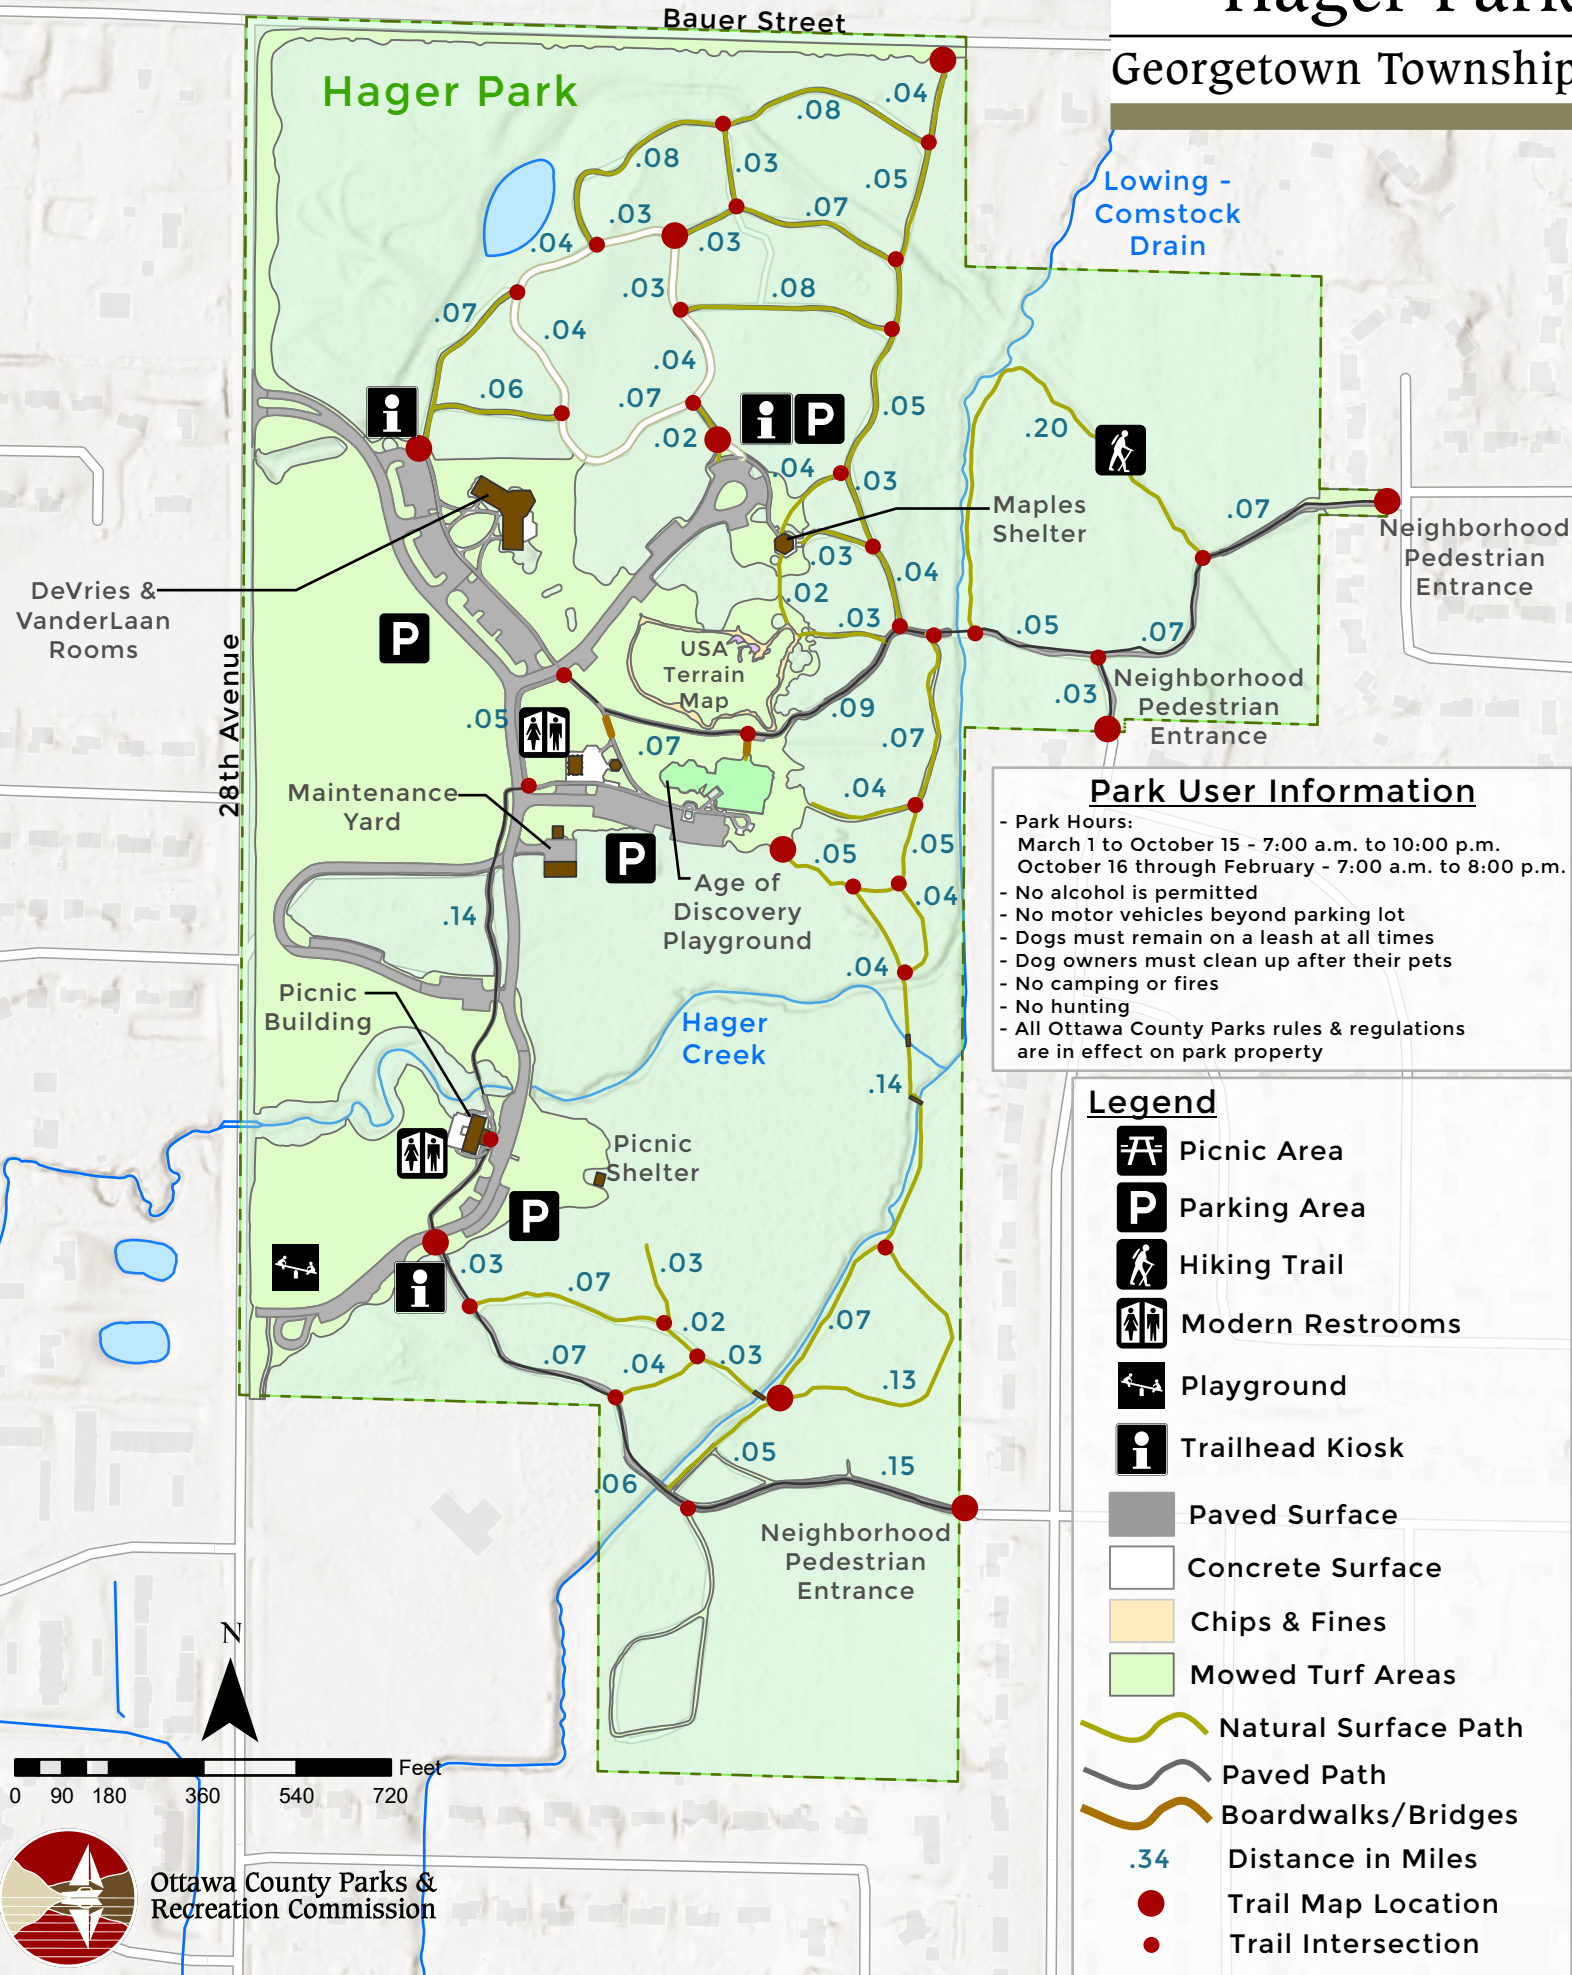

Hager Park

Georgetown Township

Park User Information

- Park Hours:
March 1 to October 15 - 7:00 a.m. to 10:00 p.m.
October 16 through February - 7:00 a.m. to 8:00 p.m.
- No alcohol is permitted
- No motor vehicles beyond parking lot
- Dogs must remain on a leash at all times
- Dog owners must clean up after their pets
- No camping or fires
- No hunting
- All Ottawa County Parks rules & regulations are in effect on park property

Legend

- Picnic Area
- Parking Area
- Hiking Trail
- Modern Restrooms
- Playground
- Trailhead Kiosk
- Paved Surface
- Concrete Surface
- Chips & Fines
- Mowed Turf Areas
- Natural Surface Path
- Paved Path
- Boardwalks/Bridges
- .34 Distance in Miles
- Trail Map Location
- Trail Intersection

N

0 90 180 360 540 720 Feet

Ottawa County Parks & Recreation Commission