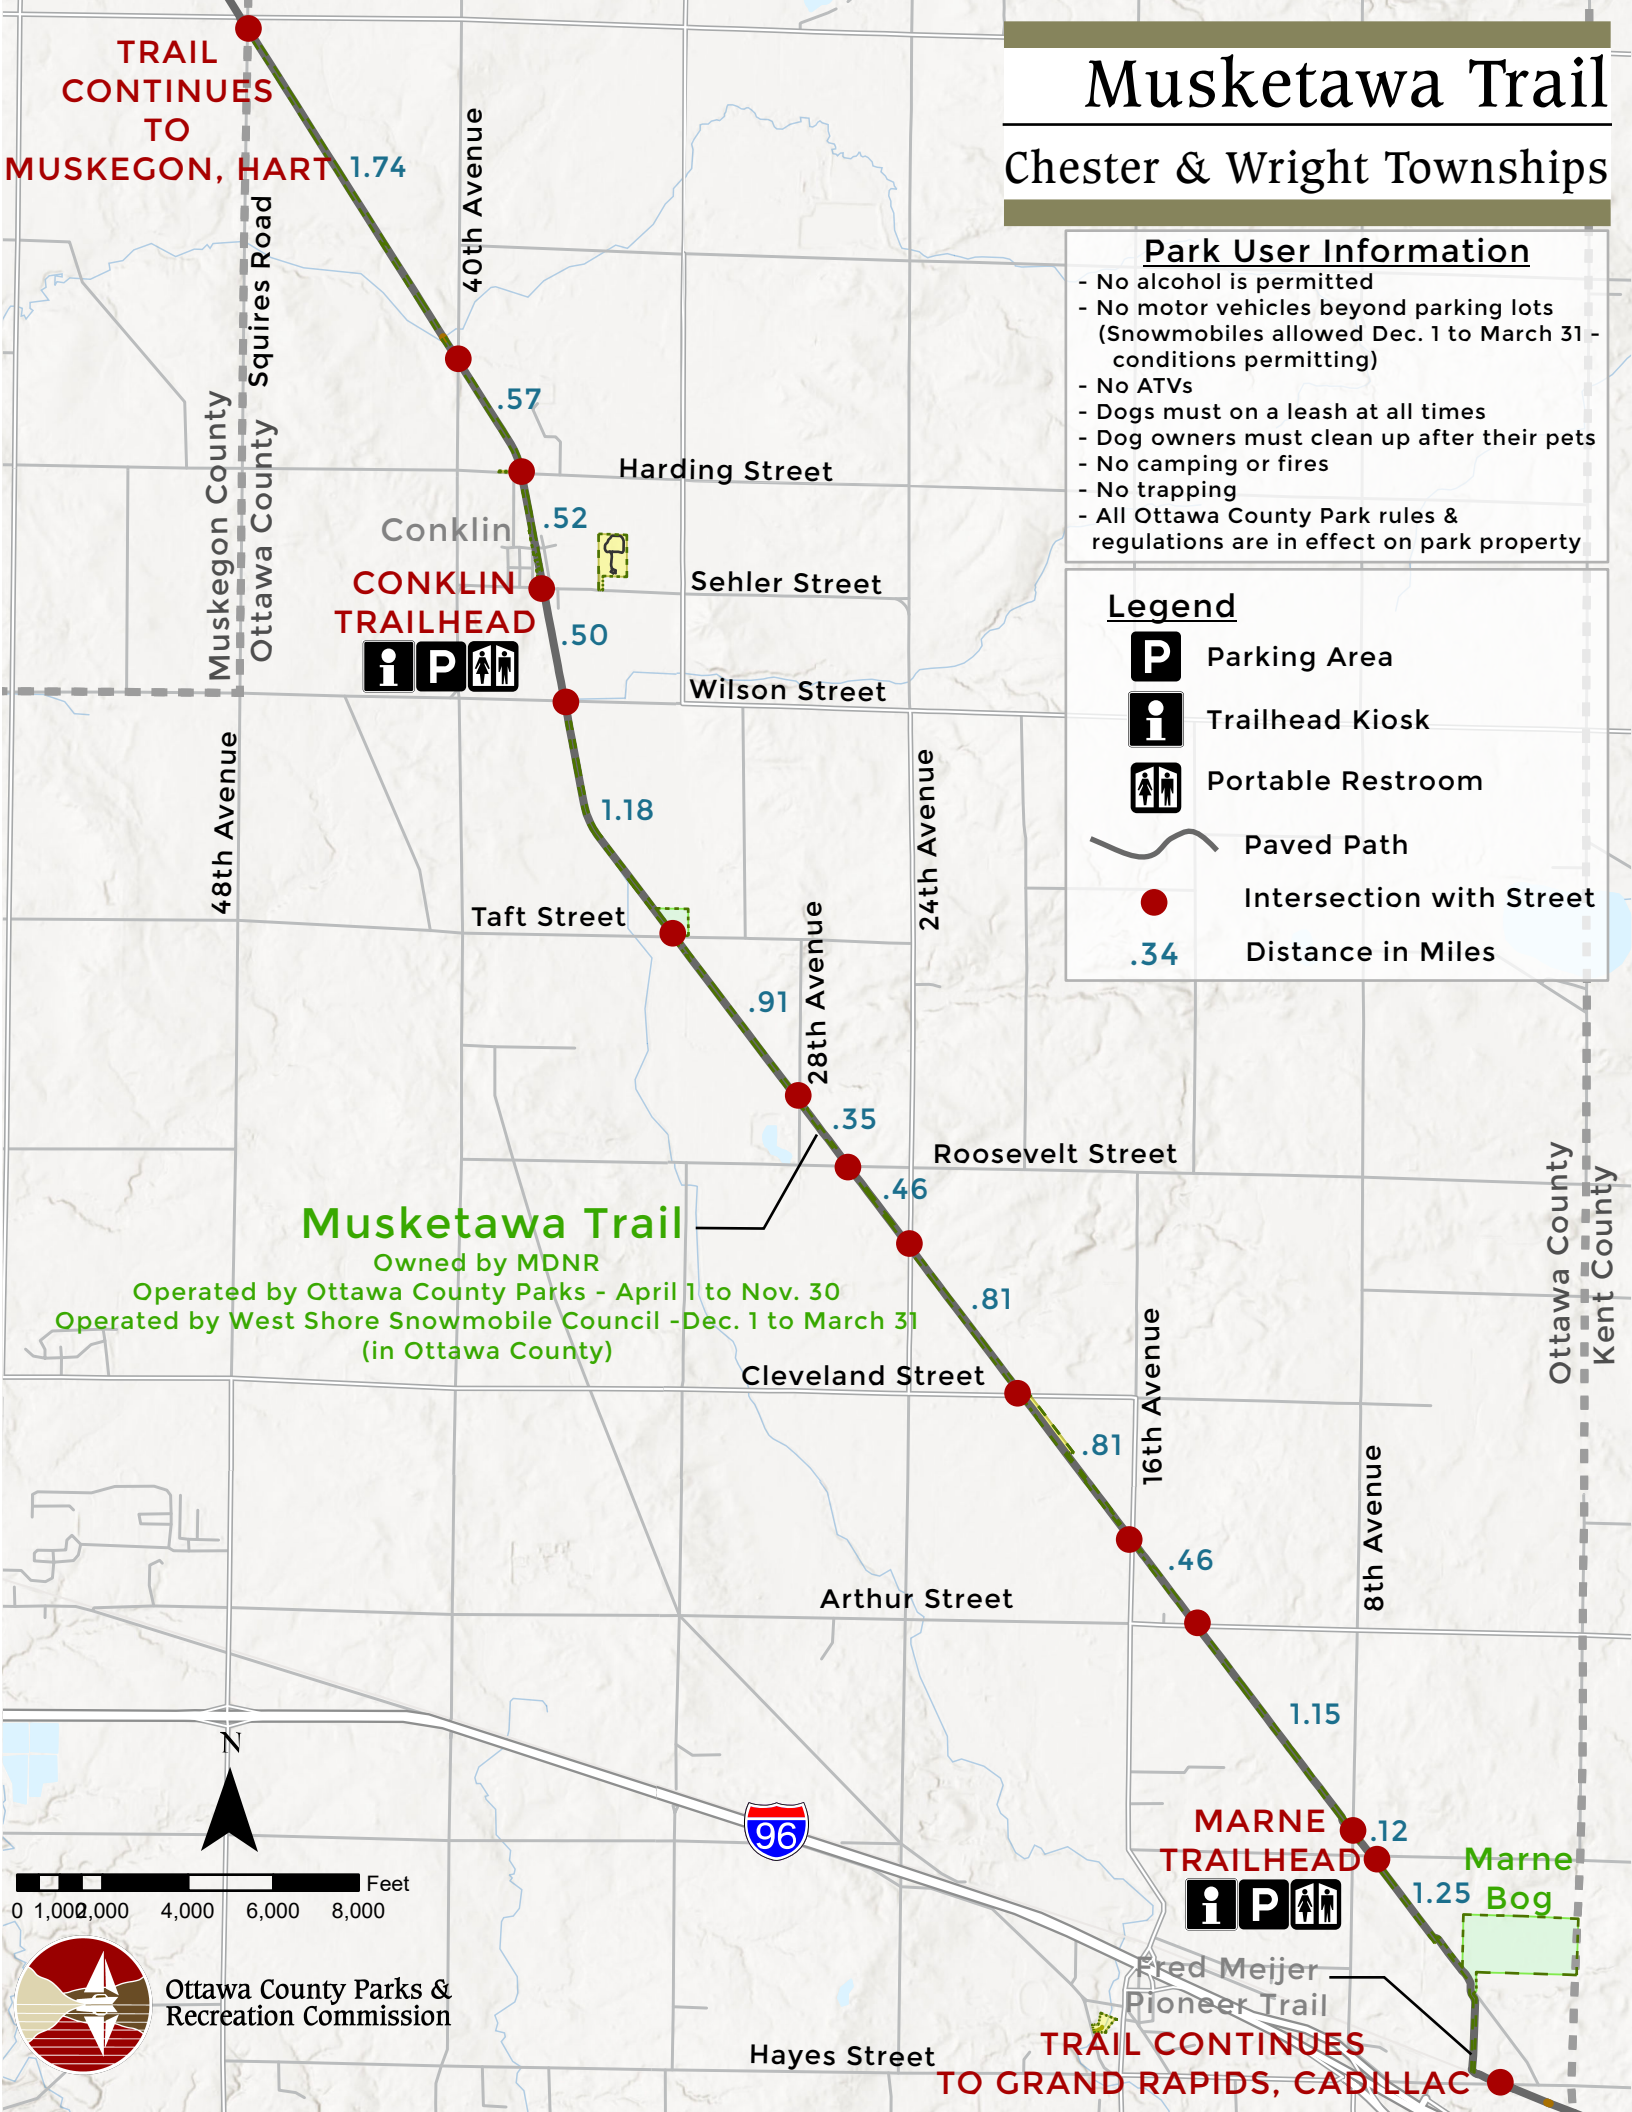

Musketawa Trail

Chester & Wright Townships

Park User Information

- No alcohol is permitted
- No motor vehicles beyond parking lots (Snowmobiles allowed Dec. 1 to March 31 - conditions permitting)
- No ATVs
- Dogs must on a leash at all times
- Dog owners must clean up after their pets
- No camping or fires
- No trapping
- All Ottawa County Park rules & regulations are in effect on park property

Legend

- Parking Area
- Trailhead Kiosk
- Portable Restroom
- Paved Path
- Intersection with Street
- Distance in Miles

CONKLIN TRAILHEAD

Musketawa Trail

Owned by MDNR

Operated by Ottawa County Parks - April 1 to Nov. 30

Operated by West Shore Snowmobile Council - Dec. 1 to March 31 (in Ottawa County)

MARNE TRAILHEAD

Marne Bog

TRAIL CONTINUES TO GRAND RAPIDS, CADILLAC

Ottawa County Parks & Recreation Commission