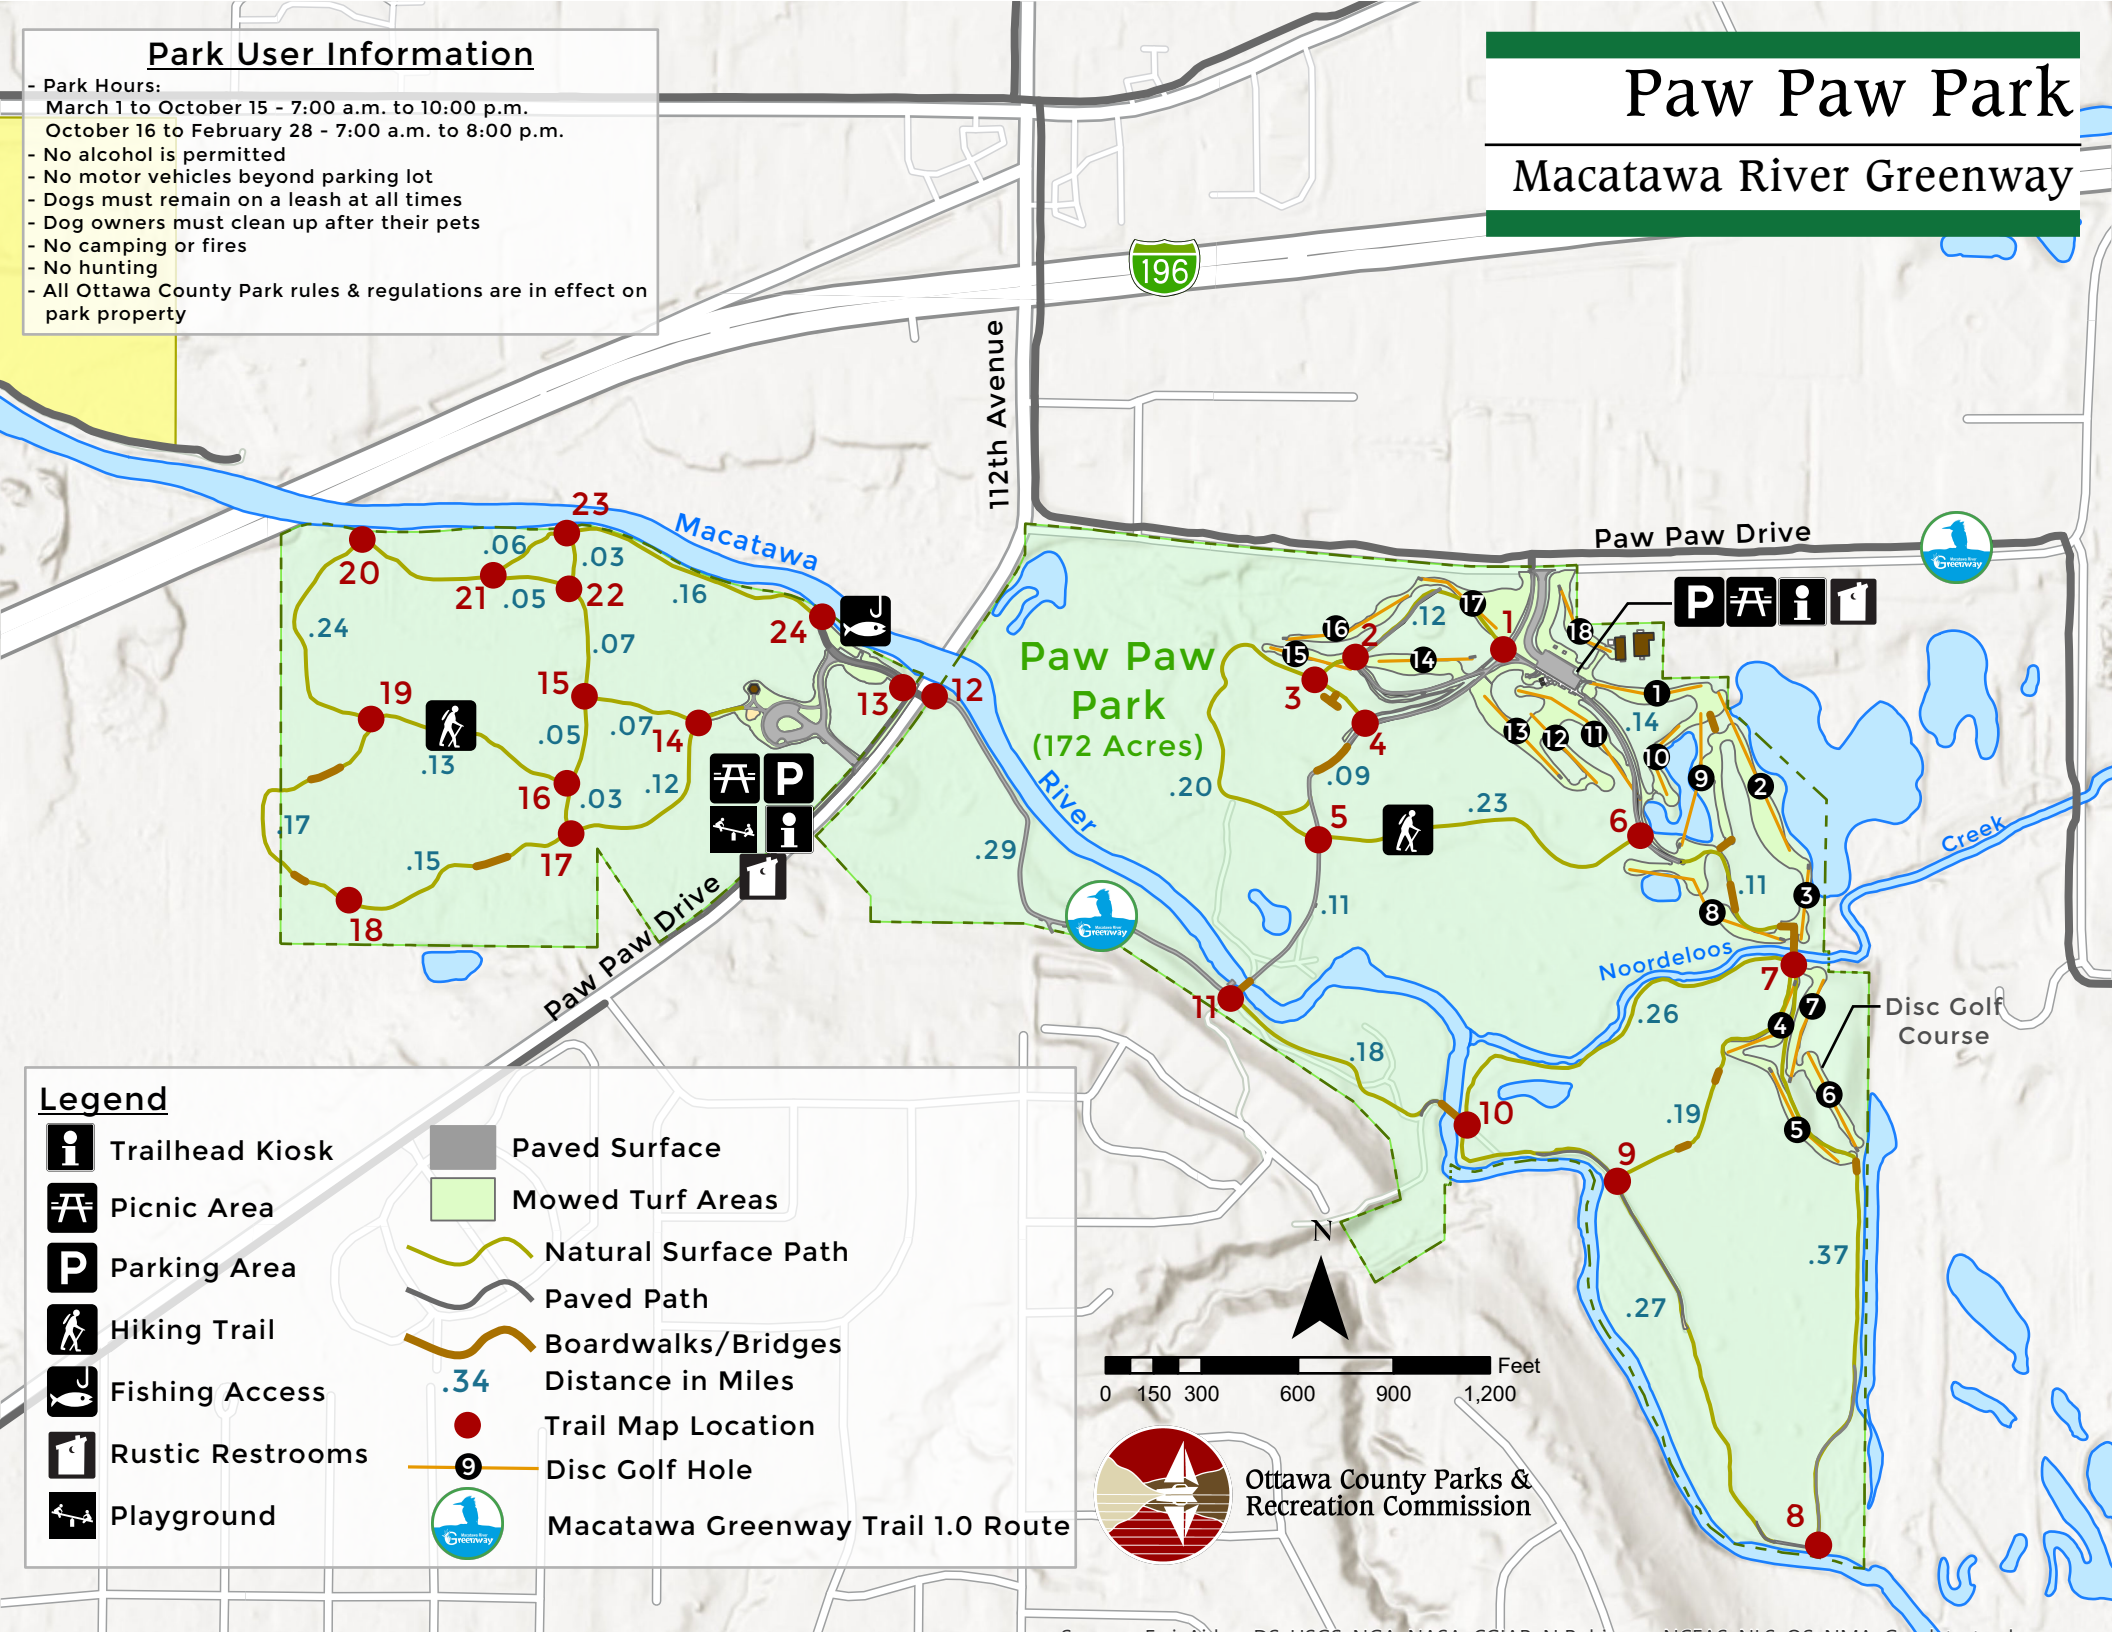

## Park User Information

- Park Hours:  
March 1 to October 15 - 7:00 a.m. to 10:00 p.m.  
October 16 to February 28 - 7:00 a.m. to 8:00 p.m.
- No alcohol is permitted
- No motor vehicles beyond parking lot
- Dogs must remain on a leash at all times
- Dog owners must clean up after their pets
- No camping or fires
- No hunting
- All Ottawa County Park rules & regulations are in effect on park property

# Paw Paw Park

## Macatawa River Greenway

### Legend

- |  |                  |  |                                   |
|--|------------------|--|-----------------------------------|
|  | Trailhead Kiosk  |  | Paved Surface                     |
|  | Picnic Area      |  | Mowed Turf Areas                  |
|  | Parking Area     |  | Natural Surface Path              |
|  | Hiking Trail     |  | Paved Path                        |
|  | Fishing Access   |  | Boardwalks/Bridges                |
|  | Rustic Restrooms |  | Distance in Miles                 |
|  | Playground       |  | Trail Map Location                |
|  |                  |  | Disc Golf Hole                    |
|  |                  |  | Macatawa Greenway Trail 1.0 Route |