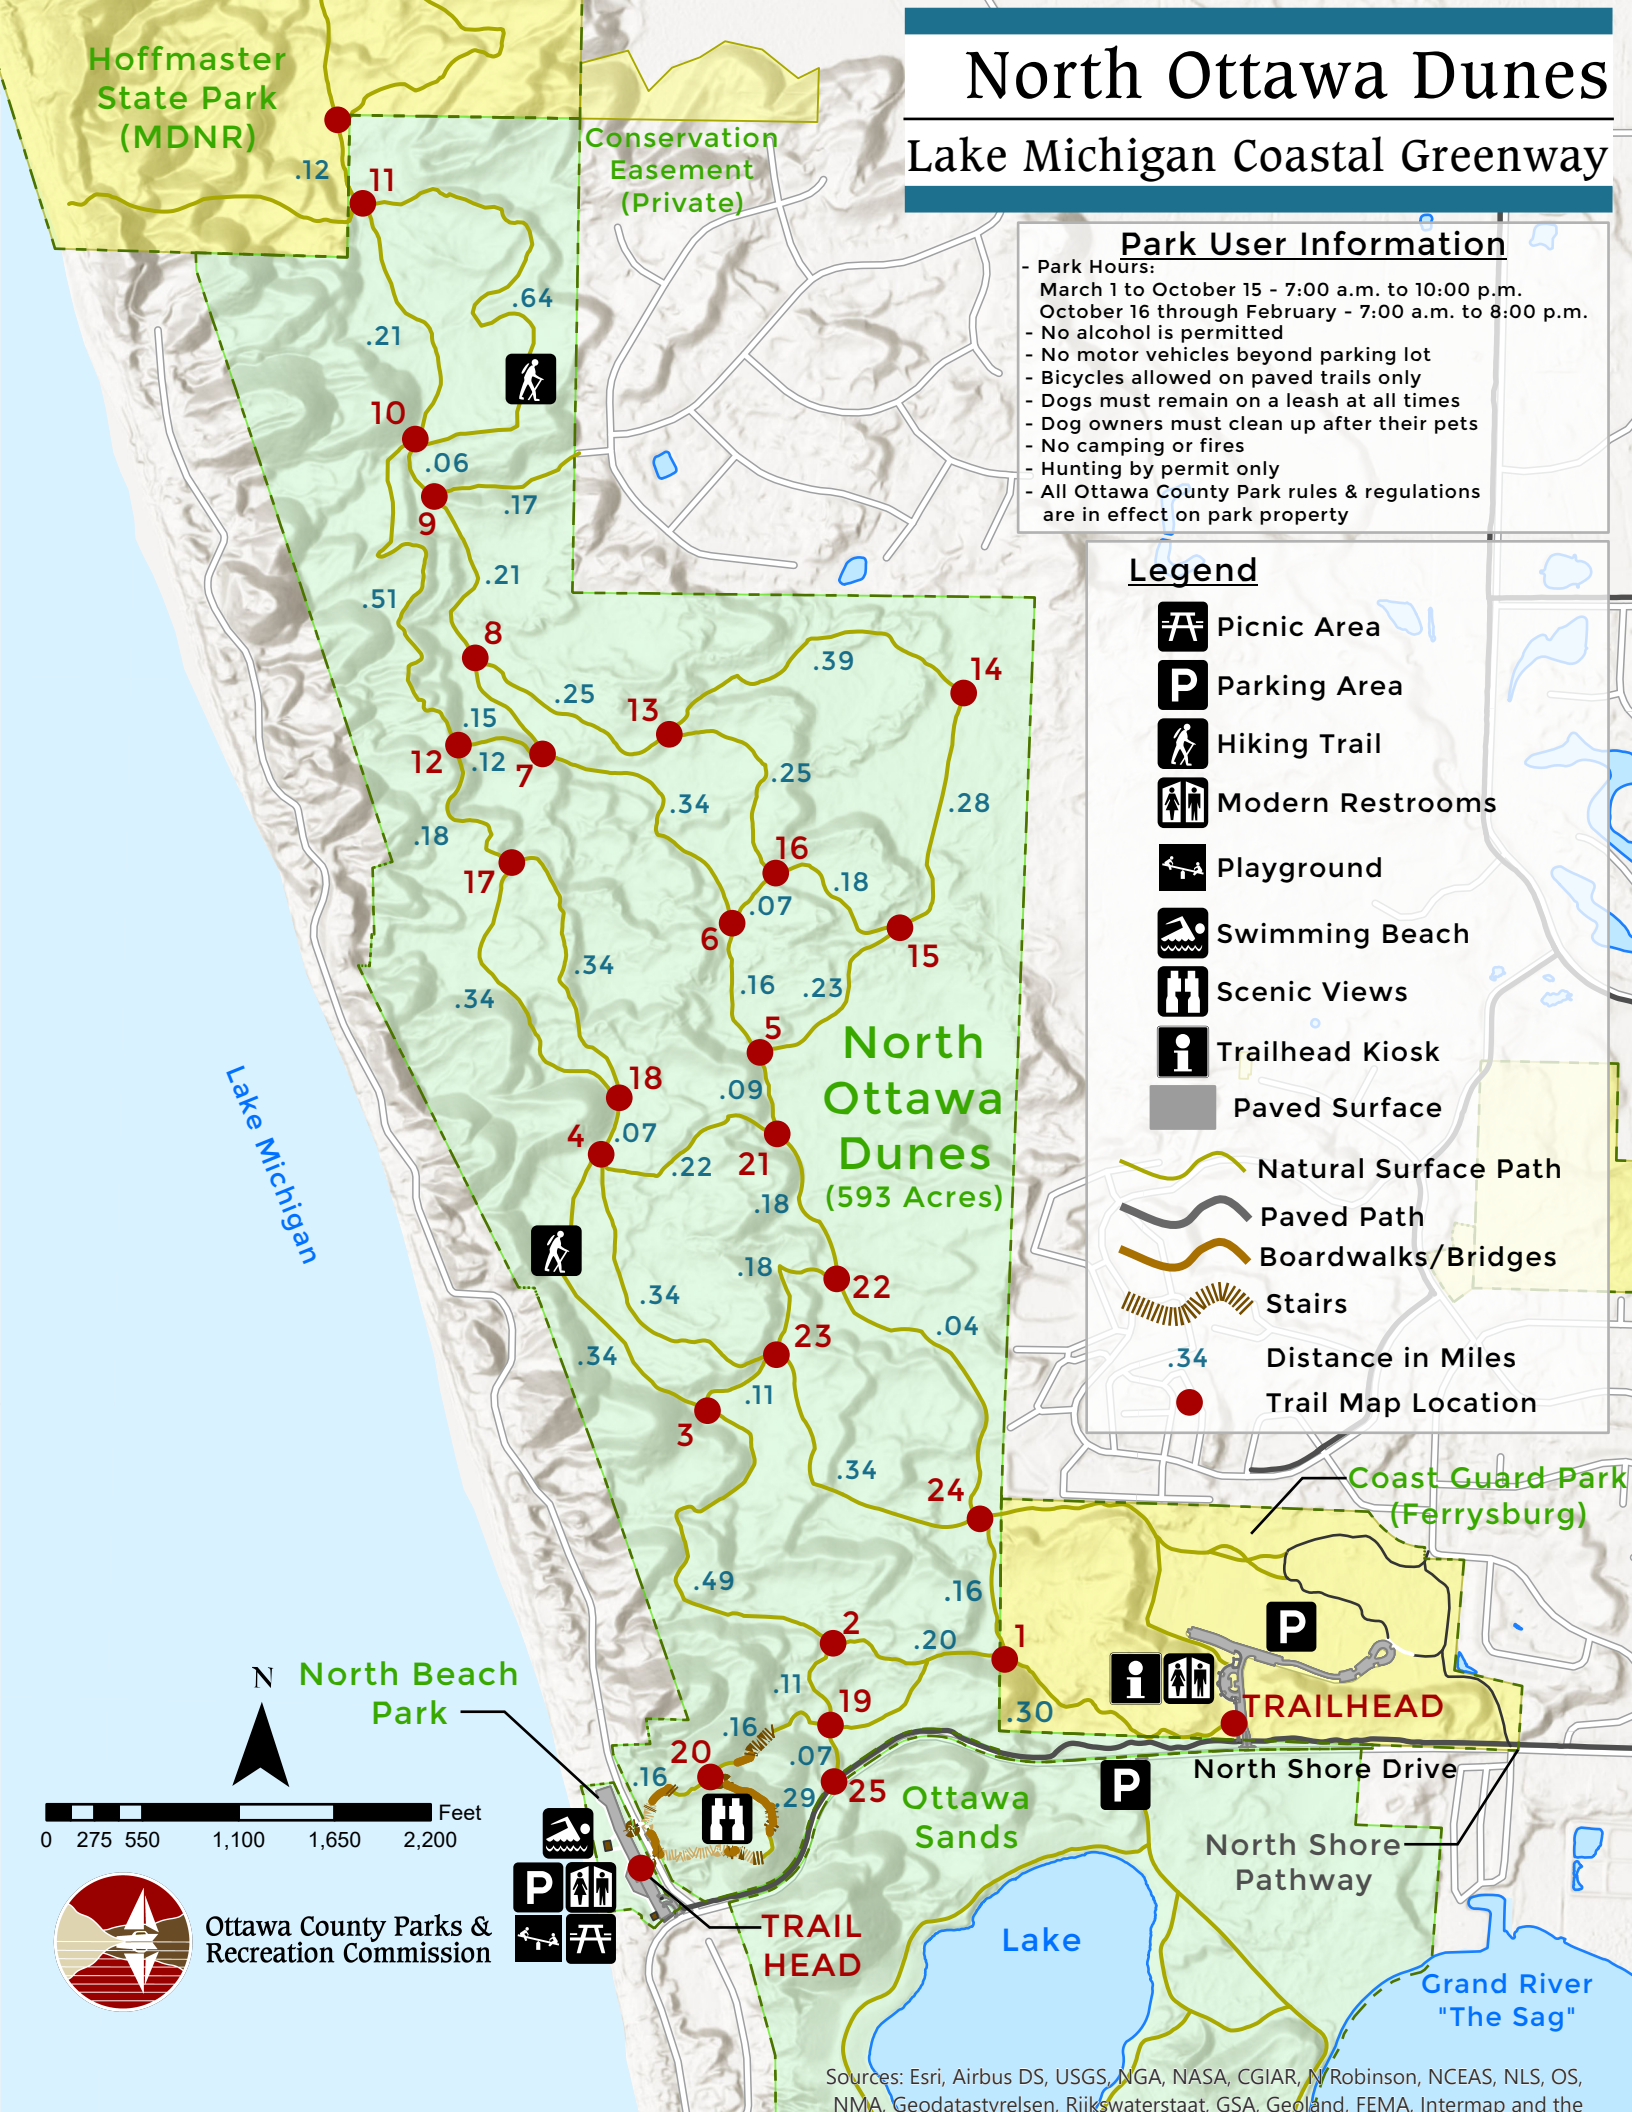

# North Ottawa Dunes

## Lake Michigan Coastal Greenway

### Park User Information

- Park Hours:  
March 1 to October 15 - 7:00 a.m. to 10:00 p.m.  
October 16 through February - 7:00 a.m. to 8:00 p.m.
- No alcohol is permitted
- No motor vehicles beyond parking lot
- Bicycles allowed on paved trails only
- Dogs must remain on a leash at all times
- Dog owners must clean up after their pets
- No camping or fires
- Hunting by permit only
- All Ottawa County Park rules & regulations are in effect on park property

### Legend

- Picnic Area
- Parking Area
- Hiking Trail
- Modern Restrooms
- Playground
- Swimming Beach
- Scenic Views
- Trailhead Kiosk
- Paved Surface

- Natural Surface Path
- Paved Path
- Boardwalks/Bridges
- Stairs
- Distance in Miles
- Trail Map Location