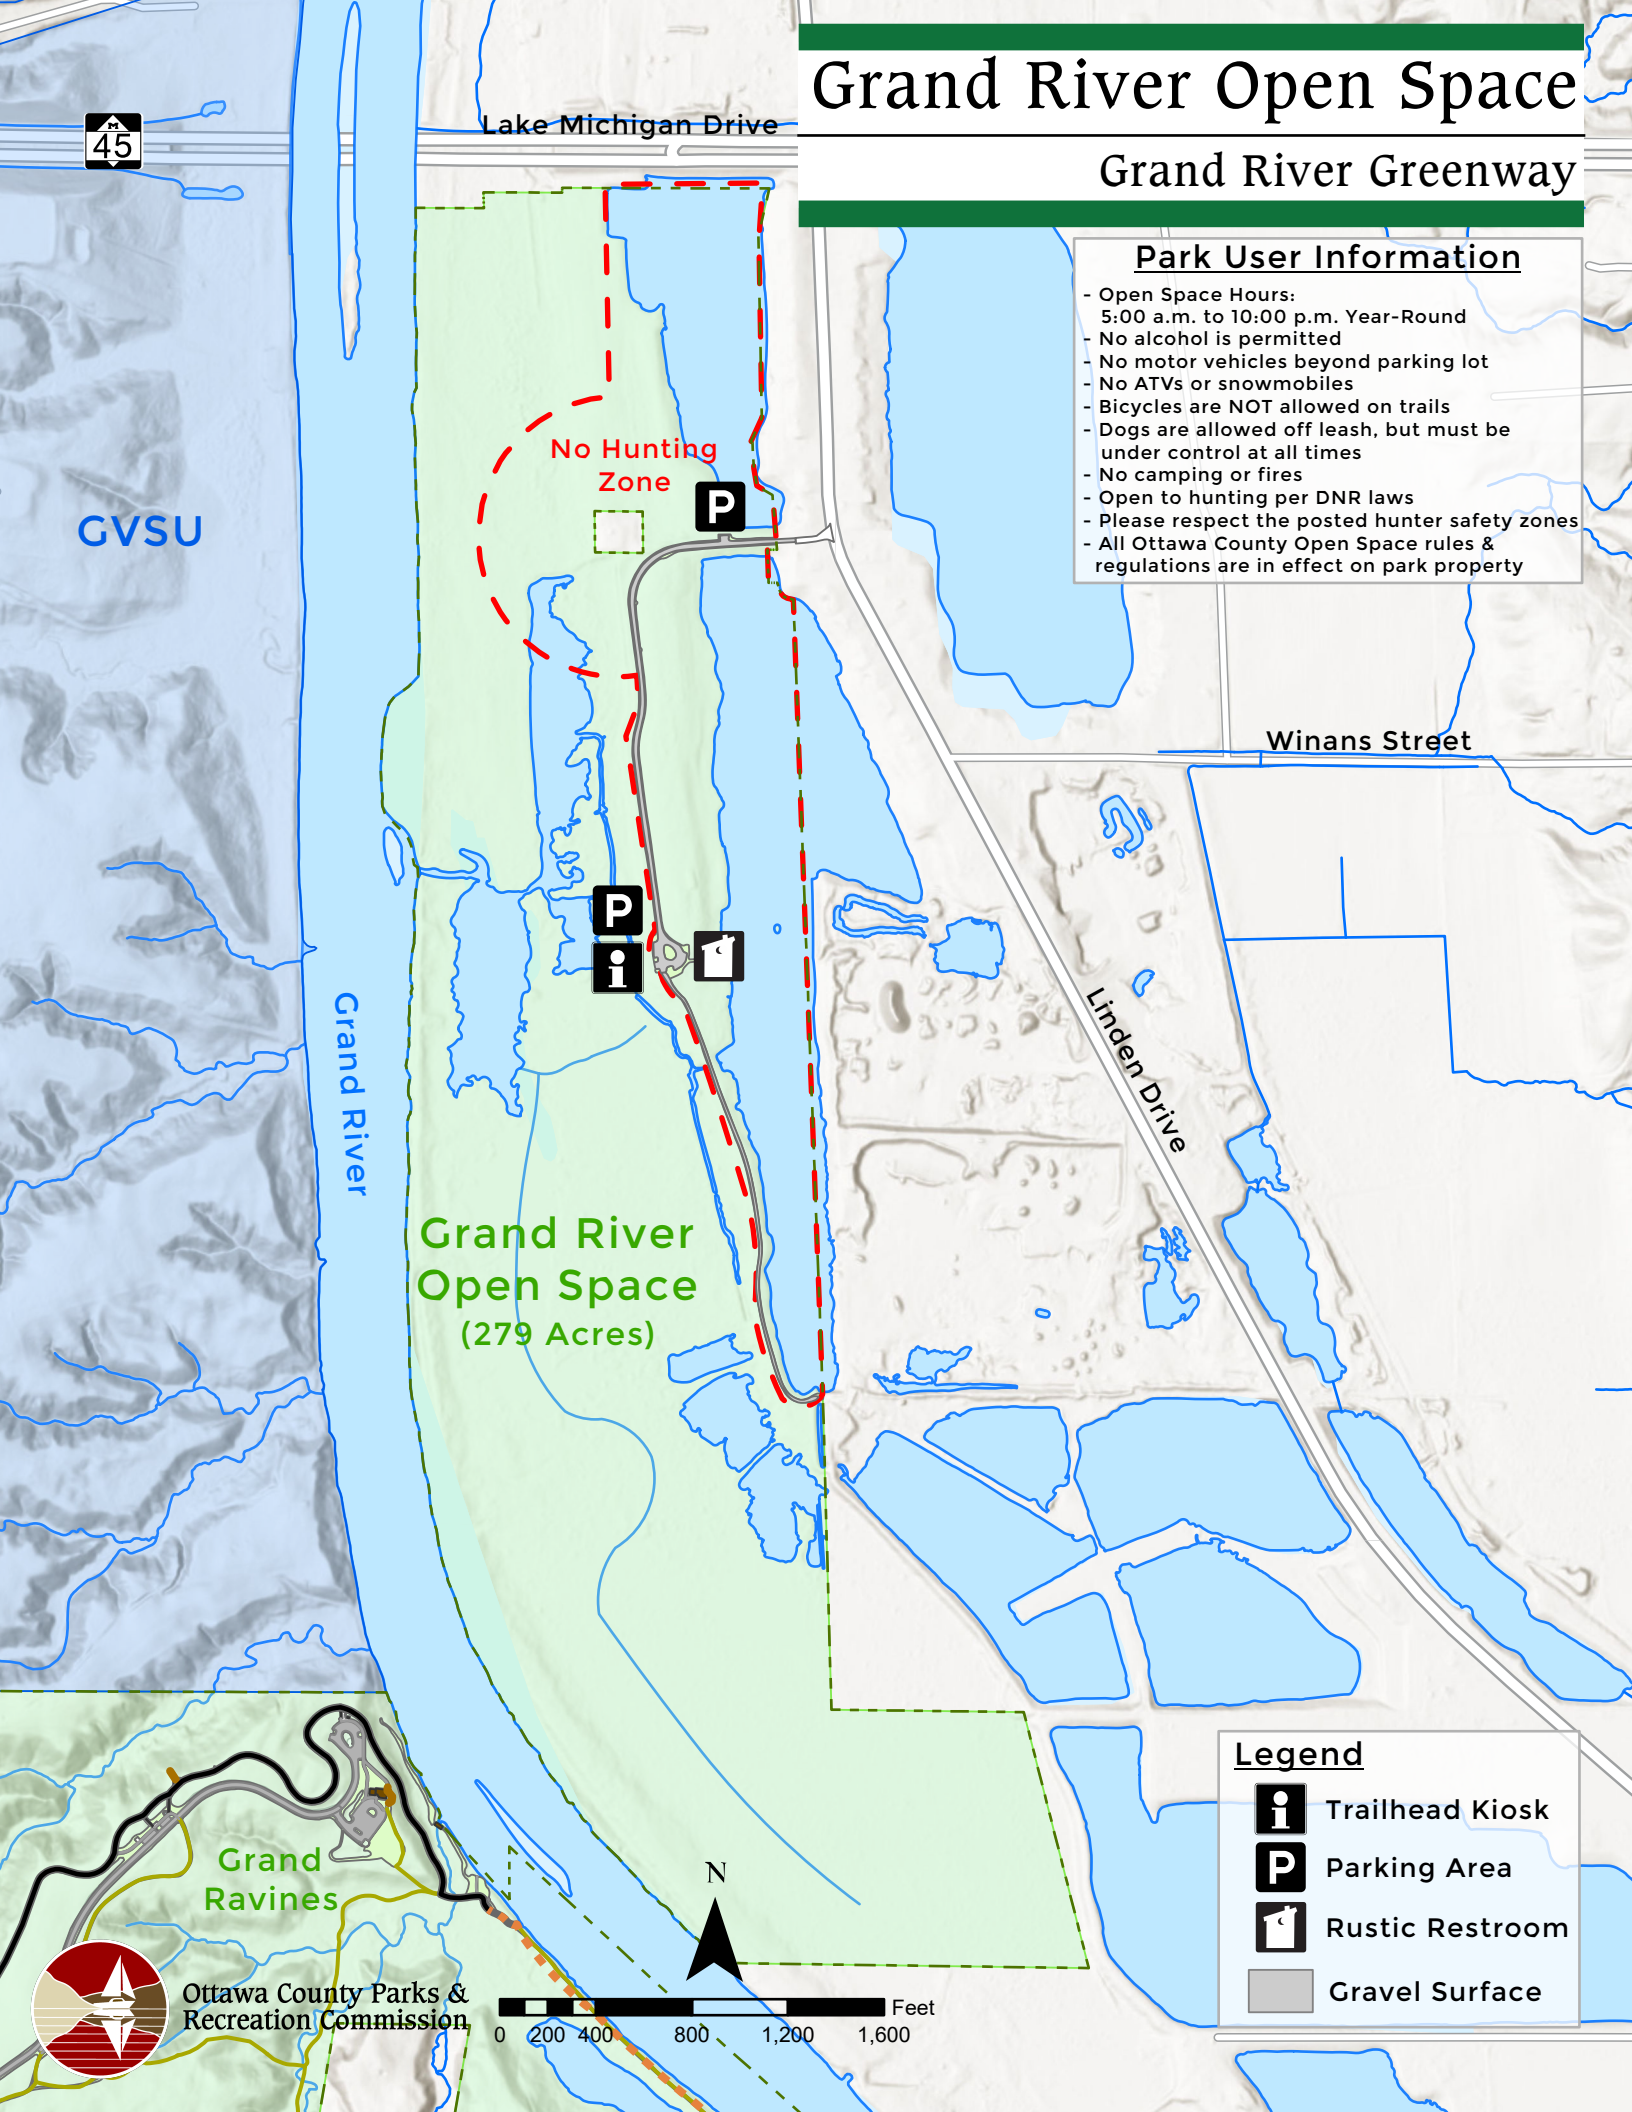

Grand River Open Space

Grand River Greenway

Park User Information

- Open Space Hours: 5:00 a.m. to 10:00 p.m. Year-Round
- No alcohol is permitted
- No motor vehicles beyond parking lot
- No ATVs or snowmobiles
- Bicycles are NOT allowed on trails
- Dogs are allowed off leash, but must be under control at all times
- No camping or fires
- Open to hunting per DNR laws
- Please respect the posted hunter safety zones
- All Ottawa County Open Space rules & regulations are in effect on park property

45

Lake Michigan Drive

GVSU

No Hunting Zone

P

P
i

R

Winans Street

Grand River

Grand River Open Space
(279 Acres)

Linden Drive

Legend

- Trailhead Kiosk
- Parking Area
- Rustic Restroom
- Gravel Surface

Grand Ravines

Ottawa County Parks & Recreation Commission

N

0 200 400 800 1,200 1,600 Feet