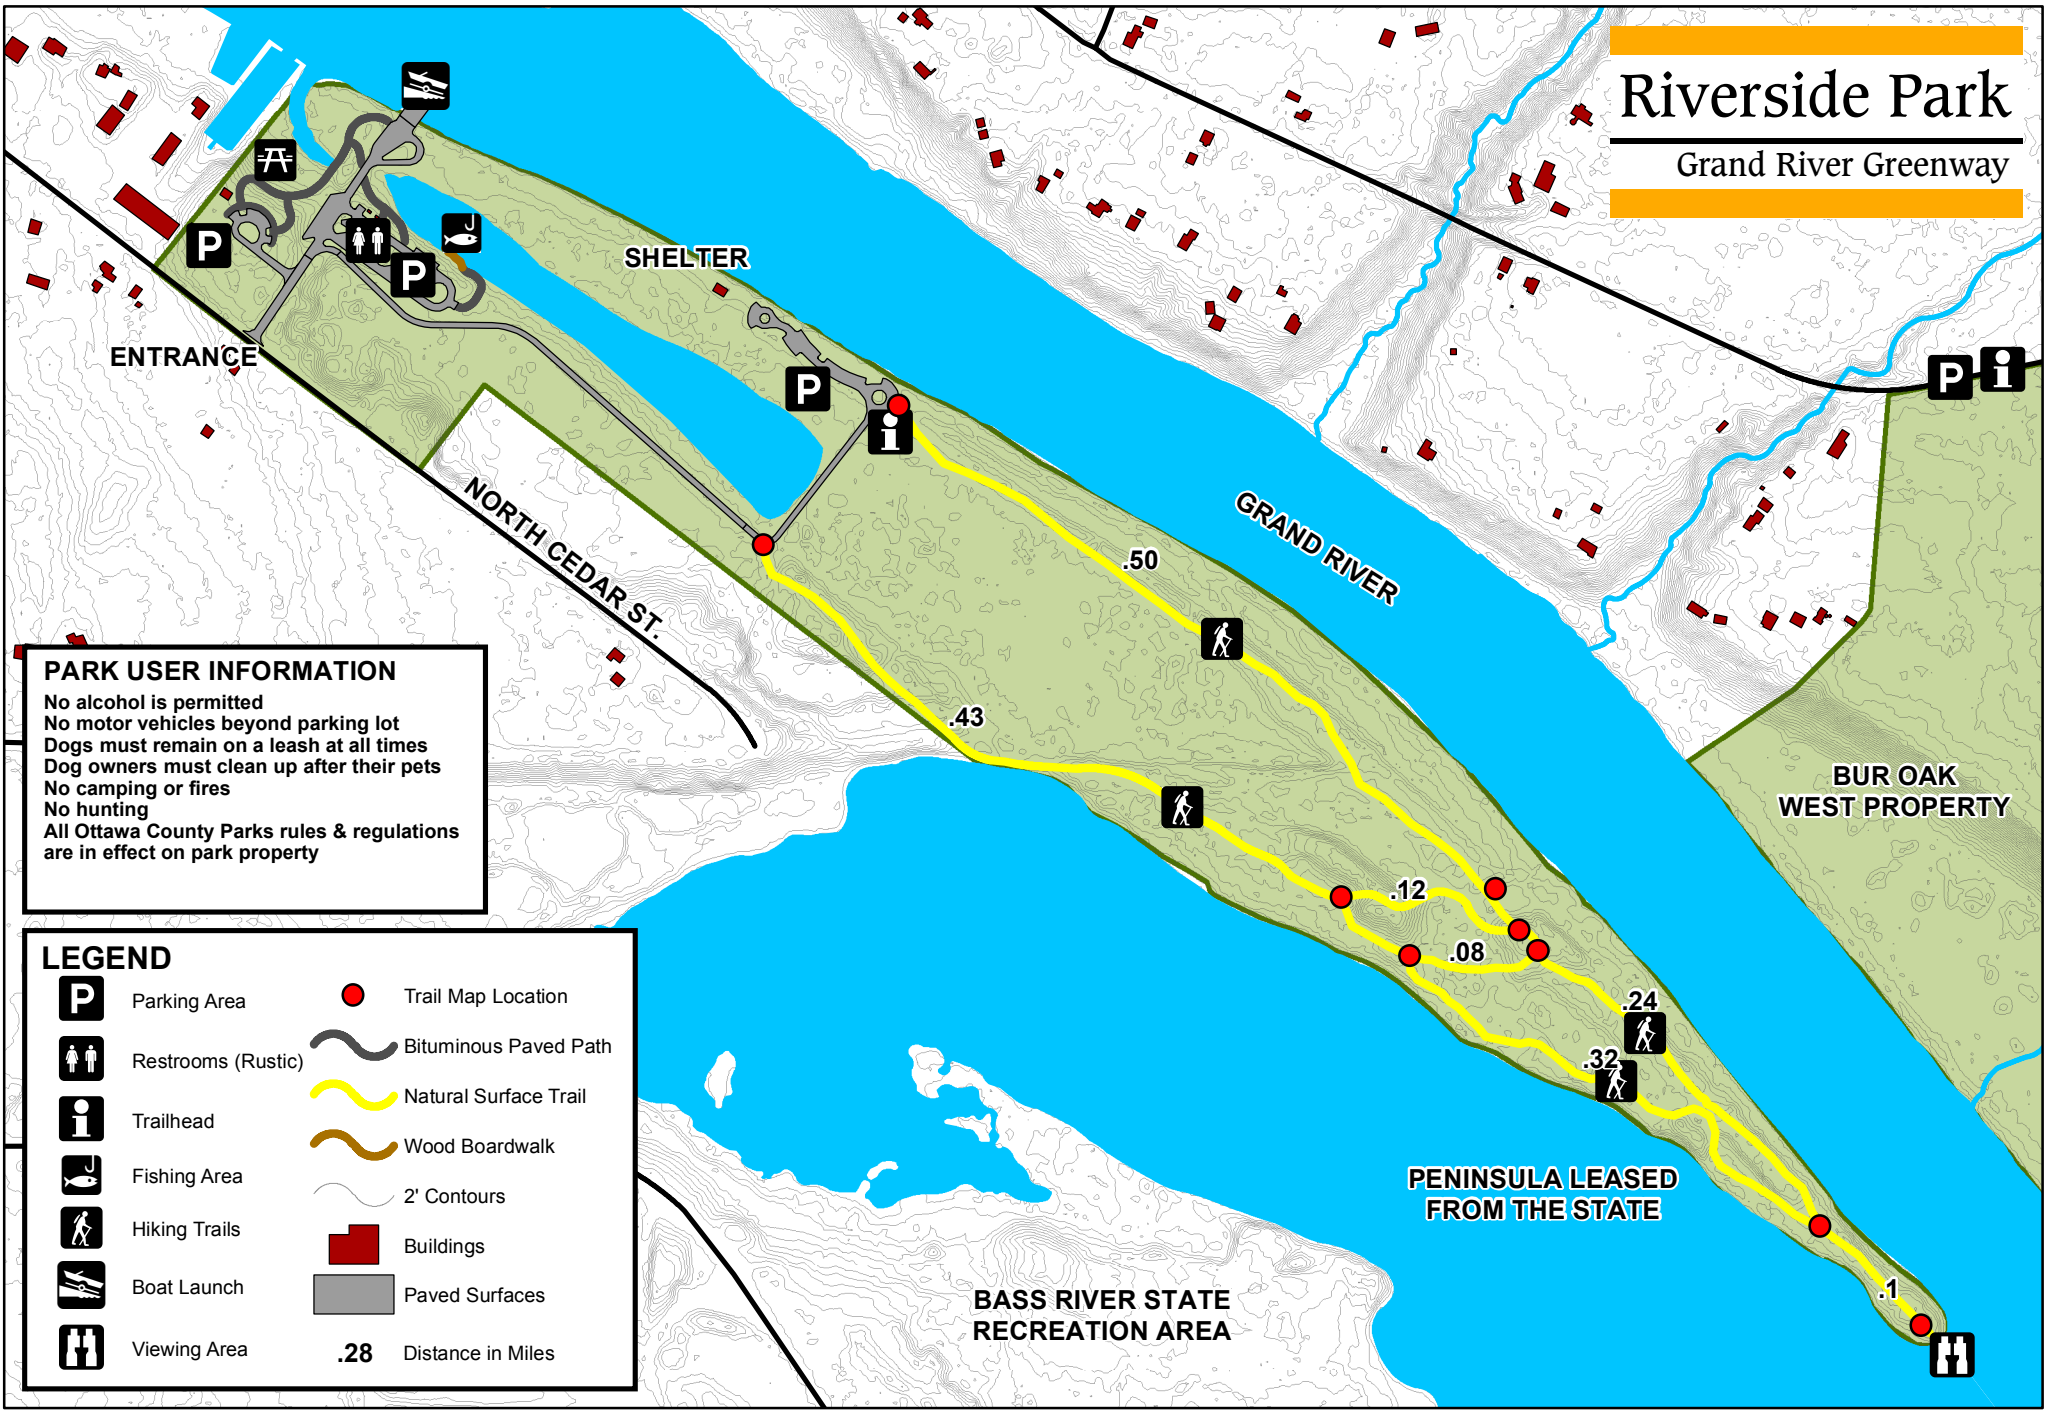

Riverside Park

Grand River Greenway

PARK USER INFORMATION
 No alcohol is permitted
 No motor vehicles beyond parking lot
 Dogs must remain on a leash at all times
 Dog owners must clean up after their pets
 No camping or fires
 No hunting
 All Ottawa County Parks rules & regulations are in effect on park property

LEGEND

Parking Area	Trail Map Location
Restrooms (Rustic)	Bituminous Paved Path
Trailhead	Natural Surface Trail
Fishing Area	Wood Boardwalk
Hiking Trails	2' Contours
Boat Launch	Buildings
Viewing Area	Paved Surfaces
	.28 Distance in Miles